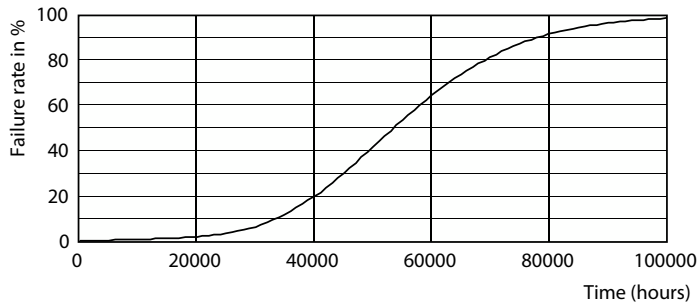

Levetid

Life Expectancy Diagram - CorePro LEDtube 1500mm HO 24W 865 T8