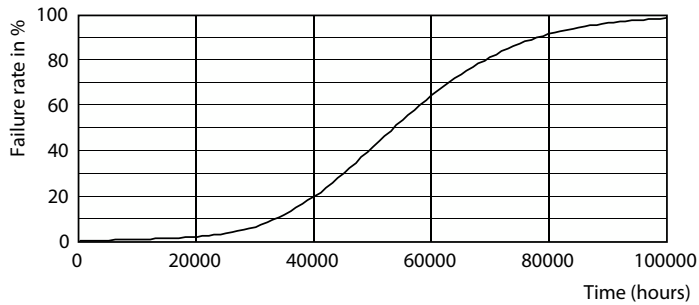

Levetid

Life Expectancy Diagram - CorePro LEDtube 1500mm 20W 840 T8