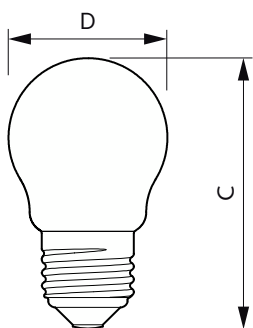

Målskisse

Product	D	C
MAS LEDLusterDT3.5-40W E27 927 P45FR G	45 mm	78 mm

Fotometriske data

Light Distribution Diagram - MAS LEDLusterDT3.5-40W E27 927 P45FR G

Spectral Power Distribution Colour - MAS LEDLusterDT3.5-40W E27 927 P45FR G