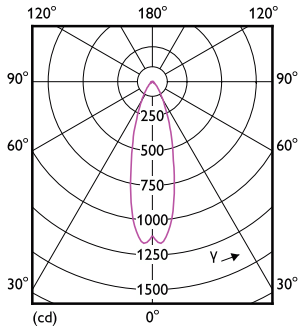

Målskisse

Product	D	C
MAS LEDspot VLE D 6-50W 927 PAR20 25D	65 mm	85 mm

Fotometriske data

Accent Lighting Spots - MAS LEDspot VLE D 6-50W 927 PAR20 25D

Spectral Power Distribution Colour - MAS LEDspot VLE D 6-50W 927 PAR20 25D

MASTER VALUE LEDspot PAR

Fotometriske data

Light Distribution Diagram - MAS LEDspot VLE D 6-50W 927 PAR20 25D

Levetid

Life Expectancy Diagram - MAS LEDspot VLE D 6-50W 927 PAR20 25D

Lumen Maintenance Diagram - MAS LEDspot VLE D 6-50W 927 PAR20 25D