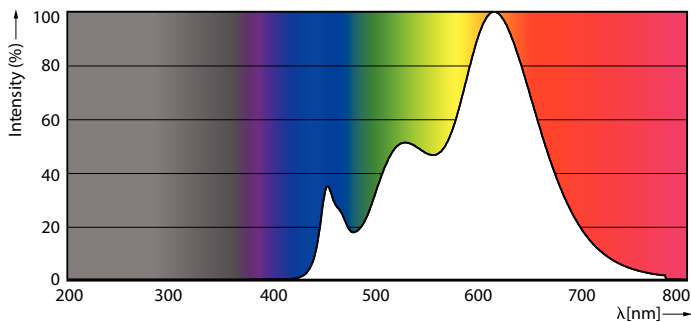

Målskisse

Product	D	C
MAS LEDspot VLE D 6-50W 927 PAR20 25D	65 mm	85 mm

Fotometriske data

Accent Lighting Spots - MAS LEDspot VLE D 6-50W 927 PAR20 25D

Spectral Power Distribution Colour - MAS LEDspot VLE D 6-50W 927 PAR20 25D