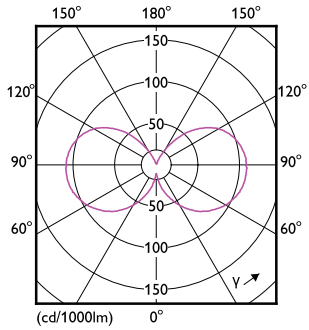

Fotometriske data

Spectral Power Distribution Colour - MAS LEDCandleND2.3-40W E14 840B35 CLG UE

General uniform lighting - MAS LEDCandleND2.3-40W E14 840B35 CLG UE

MASTER UltraEfficient LED candles and lusters

Fotometriske data

Light Distribution Diagram - MAS LEDCandleND2.3-40W E14 840B35 CLG UE

Levetid

Life Expectancy Diagram - MAS LEDCandleND2.3-40W E14 840B35 CLG UE

Lumen Maintenance Diagram - MAS LEDCandleND2.3-40W E14 840B35 CLG UE