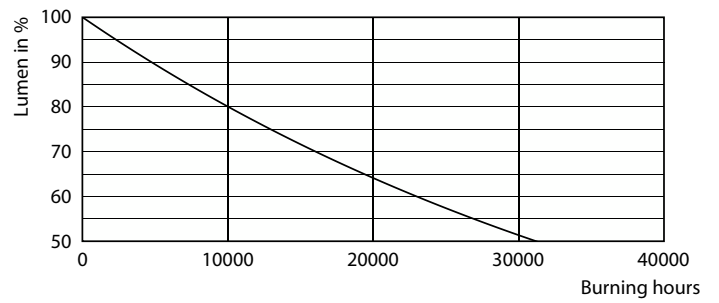

Lumen Maintenance Diagram - CorePro LEDBulb10.5-100W E27 A60 840 FRG