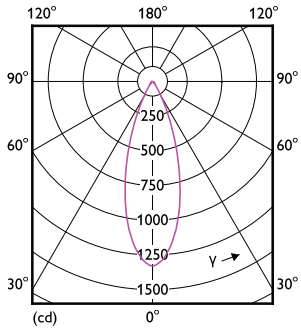

MASTER LEDspot ExpertColor LV

Fotometriske data

Light Distribution Diagram - MAS LED ExpertColor 7.5-43W MR16 927 36D