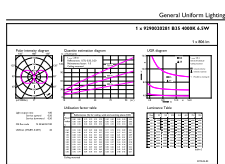

Målskisse

Product	D	C
CorePro LEDCandleND6.5-60W B35 E14840CLG	35 mm	97 mm

Fotometriske data

General uniform lighting - CorePro LEDCandleND6.5-60W B35 E14840CLG

Light Distribution Diagram - CorePro LEDCandleND6.5-60W B35 E14840CLG