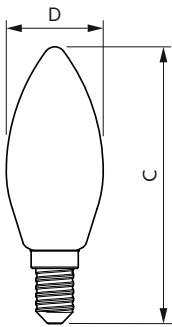

Målskisse

Product	D	C
CorePro LEDCandleND6.5-60W B35 E14840CLG	35 mm	97 mm

Fotometriske data

General uniform lighting - CorePro LEDCandleND6.5-60W B35 E14840CLG

Light Distribution Diagram - CorePro LEDCandleND6.5-60W B35 E14840CLG