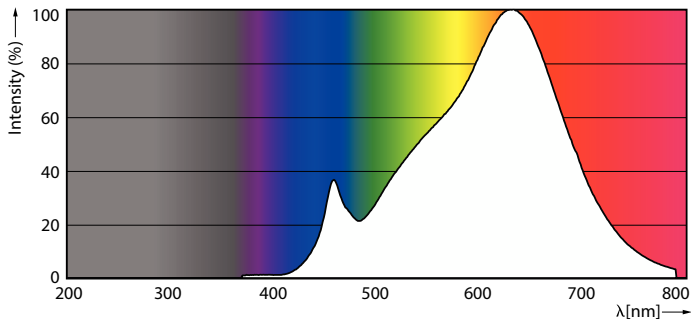

MASTER LEDspot ExpertColor AR111

Fotometriske data

Spectral Power Distribution Colour - MAS ExpertColor 10.8-50W 927 AR111 24D