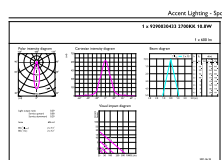

Fotometriske data

Light Distribution Diagram - MAS ExpertColor 10.8-50W 927 AR111 24D

Accent Lighting Spots - MAS ExpertColor 10.8-50W 927 AR111 24D