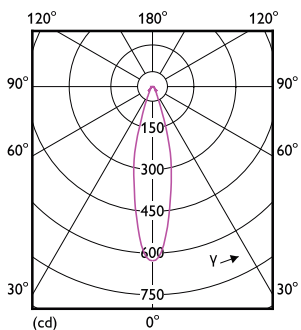

Fotometriske data

Light Distribution Diagram - MAS ExpertColor 10.8-50W 927 AR111 24D

Accent Lighting Spots - MAS ExpertColor 10.8-50W 927 AR111 24D