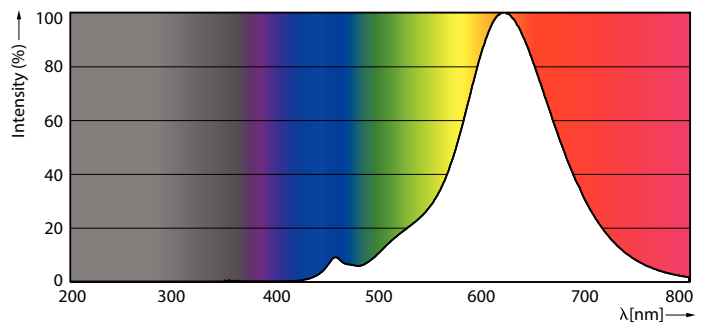

General uniform lighting - LED giant 20W E27 A160 1800K smoky D

Spectral Power Distribution Colour - LED giant 20W E27 A160 1800K smoky D