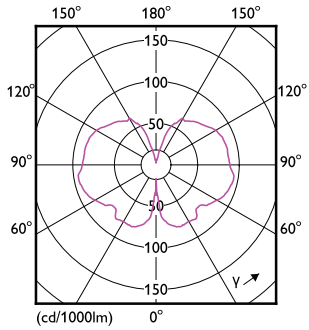

Classic filament LEDbulbs

Fotometriske data

Light Distribution Diagram - LED giant 20W E27 A160 1800K smoky D