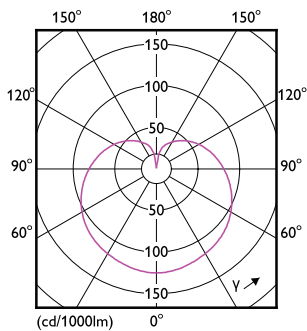

Målskisse

Product	D	C
CorePro lustre ND 5-40W E14 865 P45 FR	45 mm	88 mm

Fotometriske data

Light Distribution Diagram - CorePro lustre ND 5-40W E14 865 P45 FR

General uniform lighting - CorePro lustre ND 5-40W E14 865 P45 FR