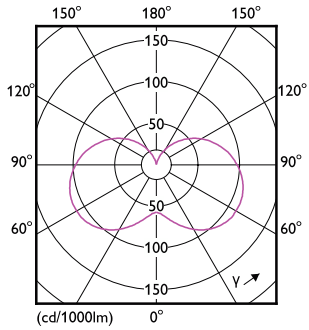

CorePro LEDcandles og prismepærer i plast

Fotometriske data

Light Distribution Diagram - CorePro candle ND 5-40W E14 827 B35 FR